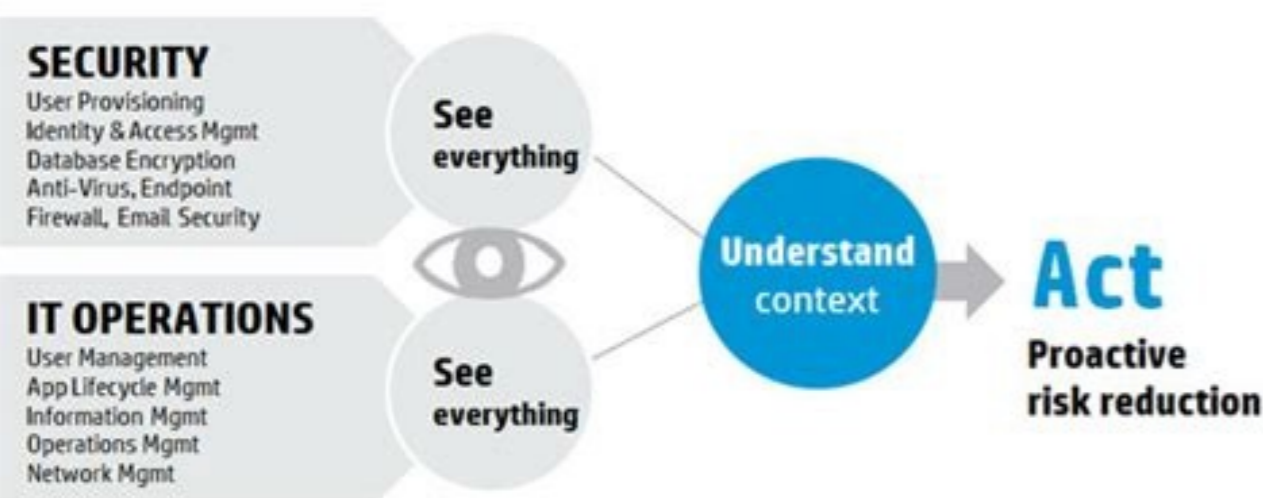

The **Connector Appliances** tab includes the following button, which operates on one or more selected Connector Appliances:

Set Configuration	Sets the configuration for selected Connector Appliances. For more information, see "Setting a Configuration on Connector Appliances" on page 89.

The **Connector Appliances** table displays these parameters for each Connector Appliance:

- **Name:** Name of the Connector Appliance.
- **Path:** Path to the Connector Appliance.
- **Port:** Port number through which the Connector Appliance is communicating.
- **Version:** Software version of the Connector Appliance.
- **Status:** Status of the Connector Appliance.
- **Last Check:** Date and time of last status check.
- **Actions:** Drop-down shows a variety of controls for executing Connector Appliance management tasks, including the following:
  - [Rebooting](#)
  - [Shutting down](#)
  - [Editing or removing a configuration](#)

For more information on Connector Appliance management, see "Managing Connector Appliances" on page 67.

The Loggers Tab

The **Loggers** tab displays all hardware and software Loggers associated with the item selected in the navigation tree. For example, if you selected **System** in the navigation tree, the **Loggers** tab would display all Loggers in ArcSight Management Center; while if you selected a **Location**, you would see all Loggers in that location.

Arcsight management center documentation. Arcsight management center latest version. Arcsight management center guide. Arcsight management center installation guide. Arcsight management center default password. Arcsight management center administrator's guide. Arcsight management center download. Arcsight management center api.